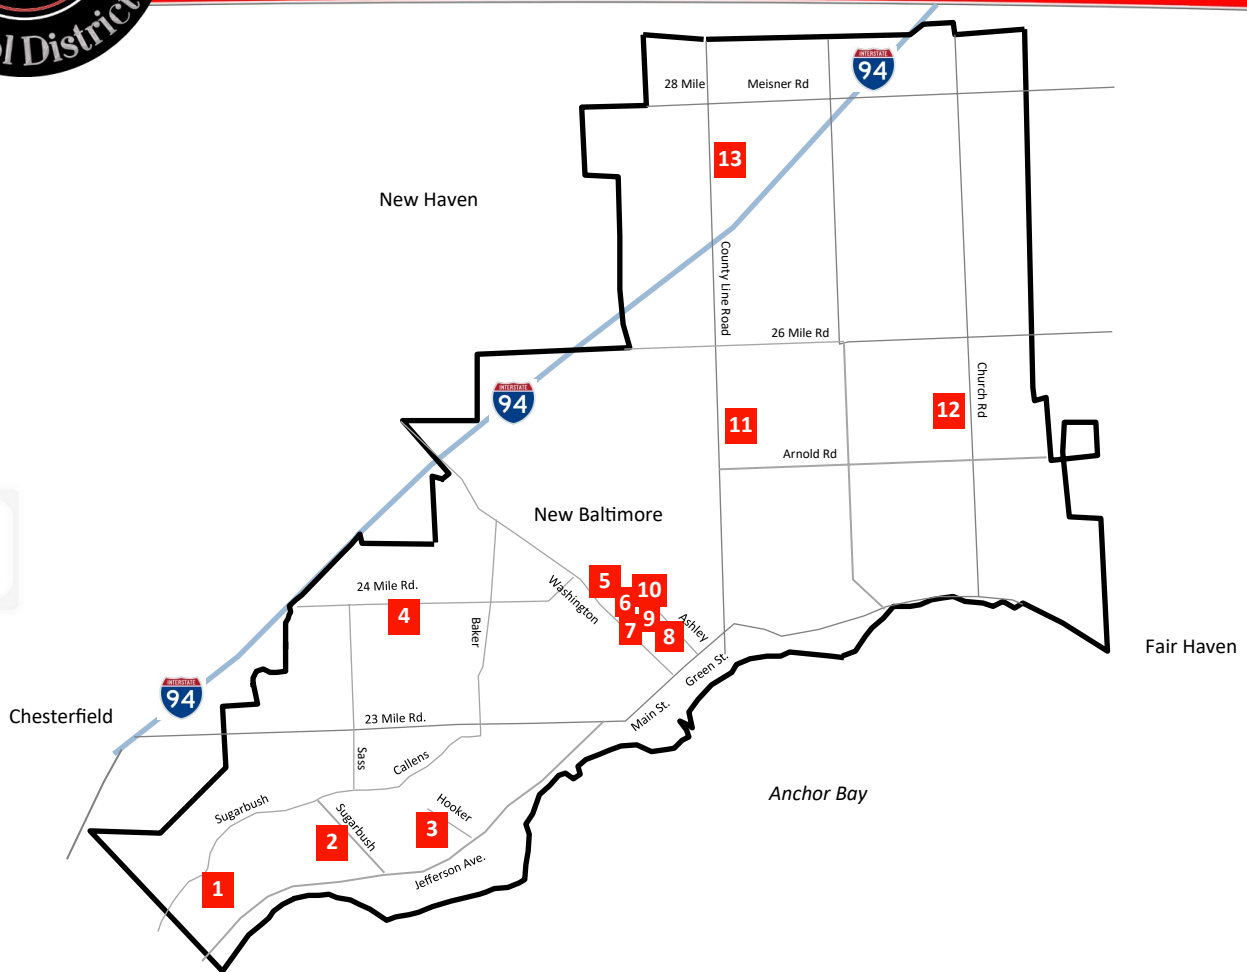

SCHOOL DISTRICT MAP

- 1 DEAN A. NALDRETT ELEMENTARY**
47800 Sugarbush, New Baltimore 48047
Ph: (586) 949-1212 / Fax: (586) 598-7666
- 2 ANCHOR BAY MIDDLE SCHOOL SOUTH**
48650 Sugarbush, New Baltimore, MI 48047
Ph: (586) 949-4510 / Fax: (586) 949-4739
- 3 LOTTIE M. SCHMIDT ELEMENTARY**
33700 Hooker, New Baltimore 48047
Ph: (586) 725-7541 / Fax: (586) 725-7590
- 4 GREAT OAKS ELEMENTARY**
32900 24 Mile Rd., Chesterfield 48047
Ph: (586)725-2038 / Fax: (586) 725-4014
- 5 EARLY CHILDHOOD CENTER & SACC**
52680 Washington, New Baltimore 48047
Ph: (586) 716-7862 / Fax: (586) 716-7864
- 6 MAINTENANCE/TRANSPORTATION/
OPERATIONS/WAREHOUSE**
51890 Washington, New Baltimore 48047
Ph: (586) 716-3622 / Fax: (586) 716-0784
- 7 LIGHTHOUSE ELEMENTARY**
51880 Washington, New Baltimore 48047
Ph: (586) 725-6404 / Fax: (586) 725-4016
- 8 ASHLEY ELEMENTARY**
52347 Ashley Street, New Baltimore 48047
Ph: (586) 725-2801 / Fax: (586) 725-4426
- 9 AQUATIC / RECREATION CENTER**
52401 Ashley, New Baltimore 48047
Ph: (586) 716-4623 / Fax: (586) 716-1461
- 10 ANCHOR BAY MIDDLE SCHOOL NORTH**
52805 Ashley, New Baltimore 48047
Ph: (586) 725-7373 / Fax: (586) 725-6760
- 11 ANCHOR BAY HIGH SCHOOL**
6319 County Line Road, Fair Haven 48023
Ph: (586) 648-2525 / Fax: (586) 716-8306
- 12 MACONCE ELEMENTARY**
6300 Church Road, Ira 48023
Ph: (586) 725-0284 / Fax: (586) 725-2037
- 13 ADMINISTRATION/SPECIAL EDUCATION/
MACDONALD EARLY CHILDHOOD**
5201 County Line Road, Casco, MI 48064
Ph: (586) 725-2861 Fax: (586) 727-9059