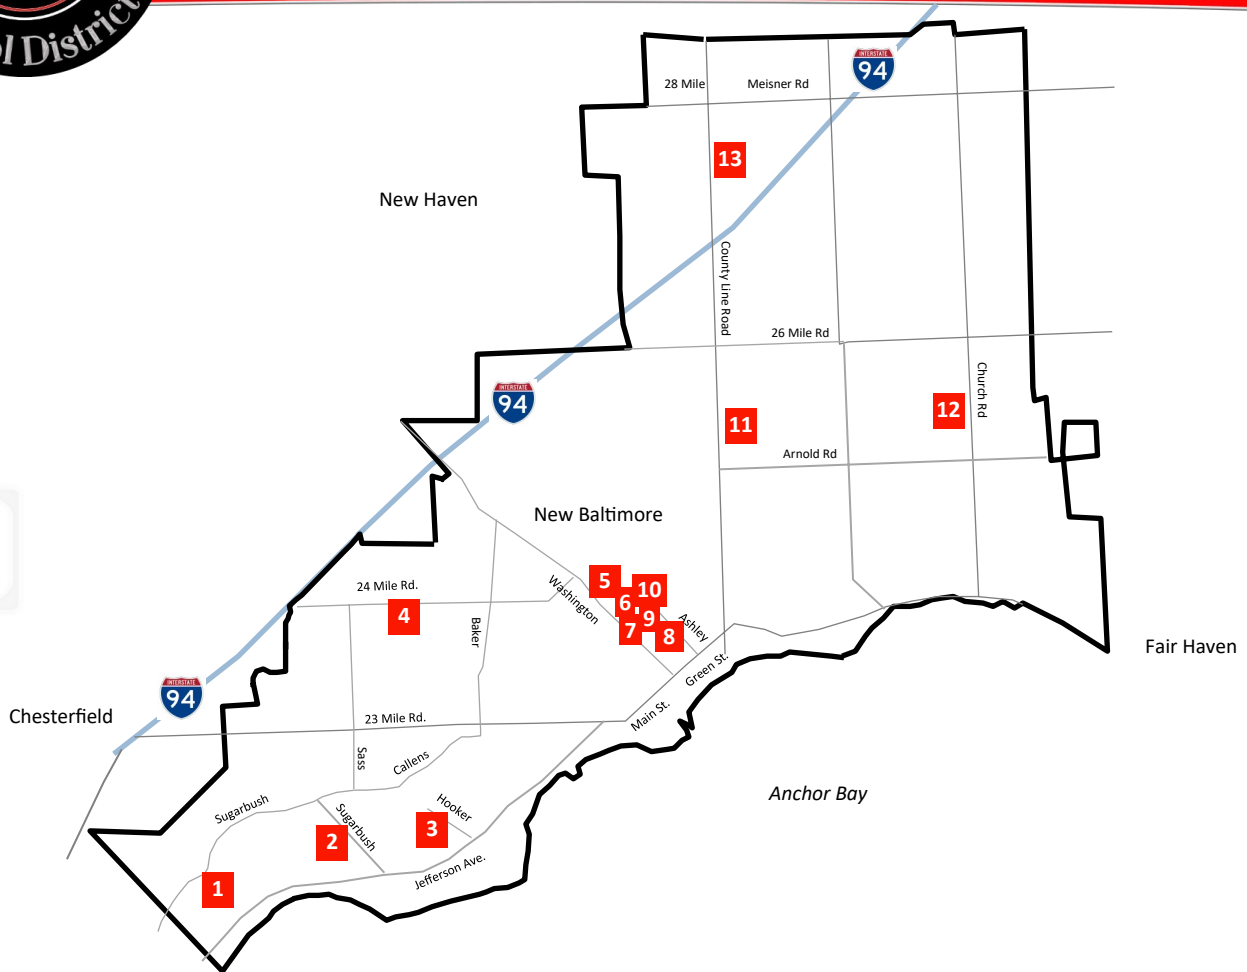

# SCHOOL DISTRICT MAP

- 1 DEAN A. NALDRETT ELEMENTARY**  
47800 Sugarbush, New Baltimore 48047  
Ph: (586) 949-1212 / Fax: (586) 598-7666
- 2 ANCHOR BAY MIDDLE SCHOOL SOUTH**  
48650 Sugarbush, New Baltimore, MI 48047  
Ph: (586) 949-4510 / Fax: (586) 949-4739
- 3 LOTTIE M. SCHMIDT ELEMENTARY**  
33700 Hooker, New Baltimore 48047  
Ph: (586) 725-7541 / Fax: (586) 725-7590
- 4 GREAT OAKS ELEMENTARY**  
32900 24 Mile Rd., Chesterfield 48047  
Ph: (586)725-2038 / Fax: (586) 725-4014
- 5 EARLY CHILDHOOD CENTER & SACC**  
52680 Washington, New Baltimore 48047  
Ph: (586) 716-7862 / Fax: (586) 716-7864
- 6 MAINTENANCE/TRANSPORTATION/  
OPERATIONS/WAREHOUSE**  
51890 Washington, New Baltimore 48047  
Ph: (586) 716-3622 / Fax: (586) 716-0784
- 7 LIGHTHOUSE ELEMENTARY**  
51880 Washington, New Baltimore 48047  
Ph: (586) 725-6404 / Fax: (586) 725-4016
- 8 ASHLEY ELEMENTARY**  
52347 Ashley Street, New Baltimore 48047  
Ph: (586) 725-2801 / Fax: (586) 725-4426
- 9 AQUATIC / RECREATION CENTER**  
52401 Ashley, New Baltimore 48047  
Ph: (586) 716-4623 / Fax: (586) 716-1461
- 10 ANCHOR BAY MIDDLE SCHOOL NORTH**  
52805 Ashley, New Baltimore 48047  
Ph: (586) 725-7373 / Fax: (586) 725-6760
- 11 ANCHOR BAY HIGH SCHOOL**  
6319 County Line Road, Fair Haven 48023  
Ph: (586) 648-2525 / Fax: (586) 716-8306
- 12 MACONCE ELEMENTARY**  
6300 Church Road, Ira 48023  
Ph: (586) 725-0284 / Fax: (586) 725-2037
- 13 ADMINISTRATION/SPECIAL EDUCATION/  
MACDONALD EARLY CHILDHOOD**  
5201 County Line Road, Casco, MI 48064  
Ph: (586) 725-2861 Fax: (586) 727-9059